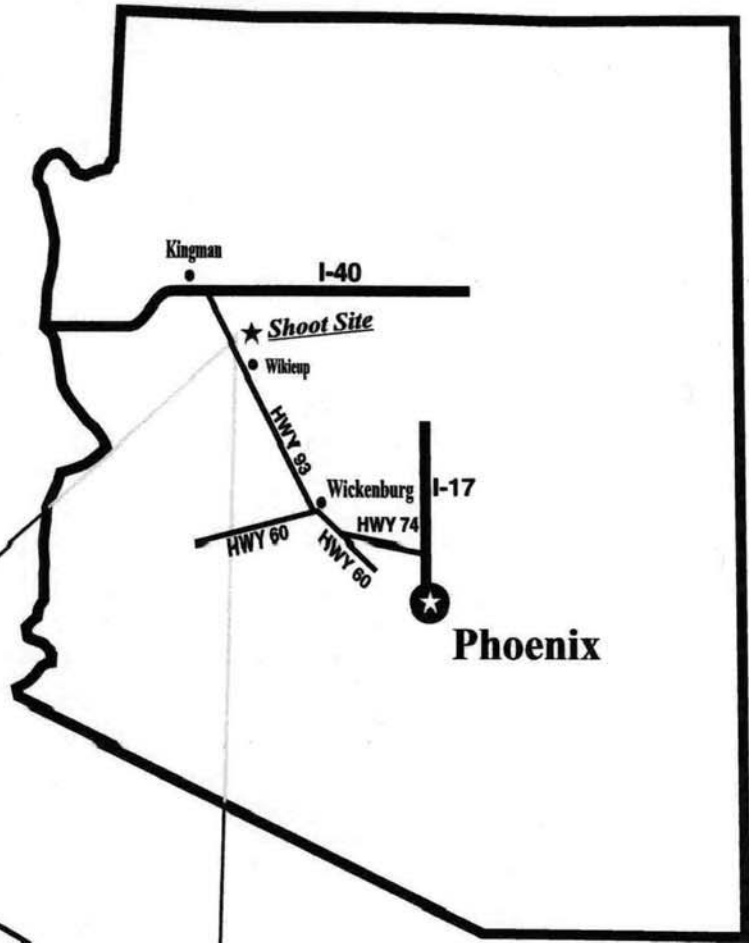

From Phoenix,
 North on I-17 to HWY 74
 (9.1 miles north of 101)
 Go west on 74 to HWY 60
 (30.8 miles)
 Turn Right on HWY 60 to Wickenburg
 Go to HWY 93
 (10 miles)
 Turn Right (north) on HWY 93
 Go through Wikieup (75 miles)
 and go north of Wikieup on HWY 93
 to mile marker 111
 The Shoot site turnoff is about a
 half a mile past mile marker 111
 on the right side of the road

Signs will be placed along the route from the HWY 93 turnoff to the shoot

The dirt road to the shoot site is accessible to most vehicles. For larger vehicle info check website or call number on home page

Detailed Map of Shoot Site Area

Before heading to the shoot check our website for current road conditions. www.mgshooters.com