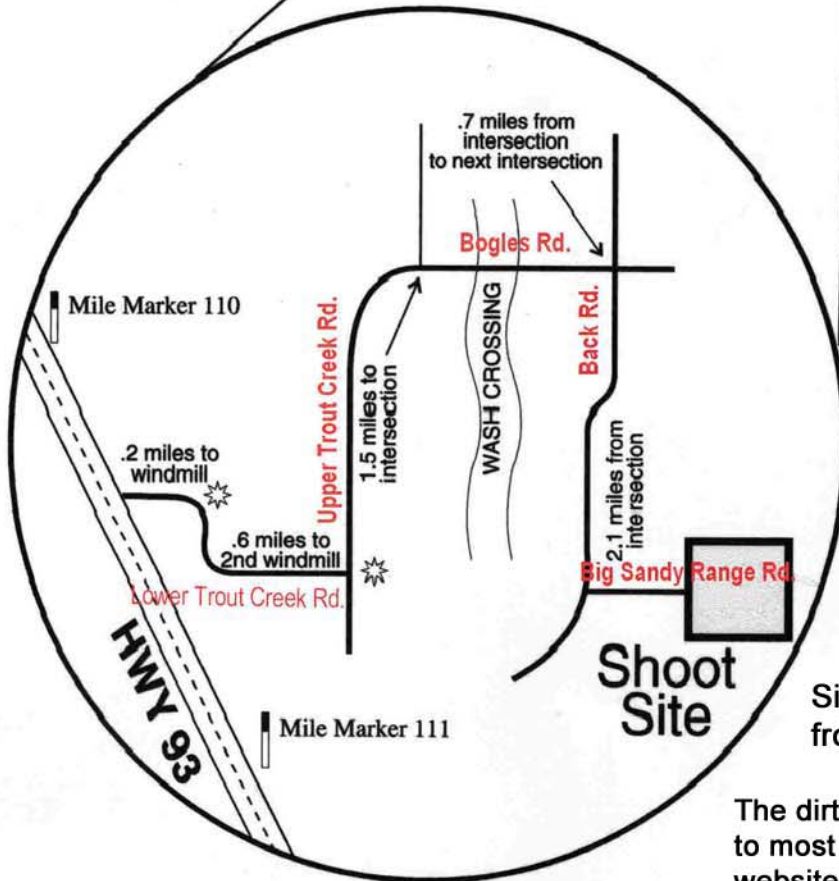

From Phoenix,
 North on I-17 to HWY 74
 (9.1 miles north of 101)
 Go west on 74 to HWY 60
 (30.8 miles)
 Turn Right on HWY 60 to Wickenburg
 Go to HWY 93
 (10 miles)
 Turn Right (north) on HWY 93
 Go through Wikieup (75 miles)
 and go north of Wikieup on HWY 93
 to mile marker 111
 The Shoot site turnoff is about a
 half a mile past mile marker 111
 on the right side of the road

Signs will be placed along the route from the HWY 93 turnoff to the shoot

The dirt road to the shoot site is accessible to most vehicles. For larger vehicle info check website or call number on home page

Detailed Map of Shoot Site Area

Before heading to the shoot check our website for current road conditions. www.mgshooters.com